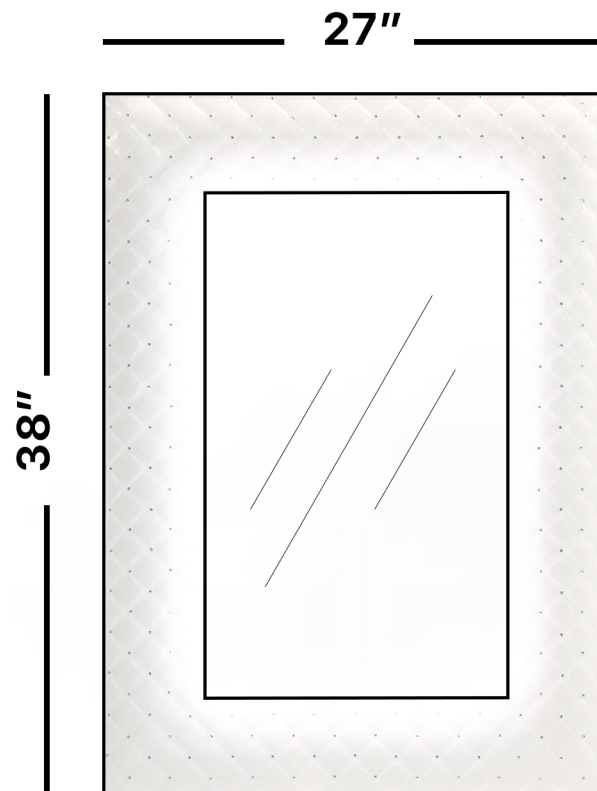

TIFFANY

Model: Tiffany Single

Category: Mirror

Material: Crystal

Dimensions: 38"(L) x 27"(H)

Depth: 1.1/2"

Description: Luxury LED lighted crystal bathroom mirror in white finish

*Numbers are in inches